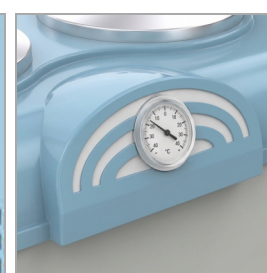

Thermostat / thermometer