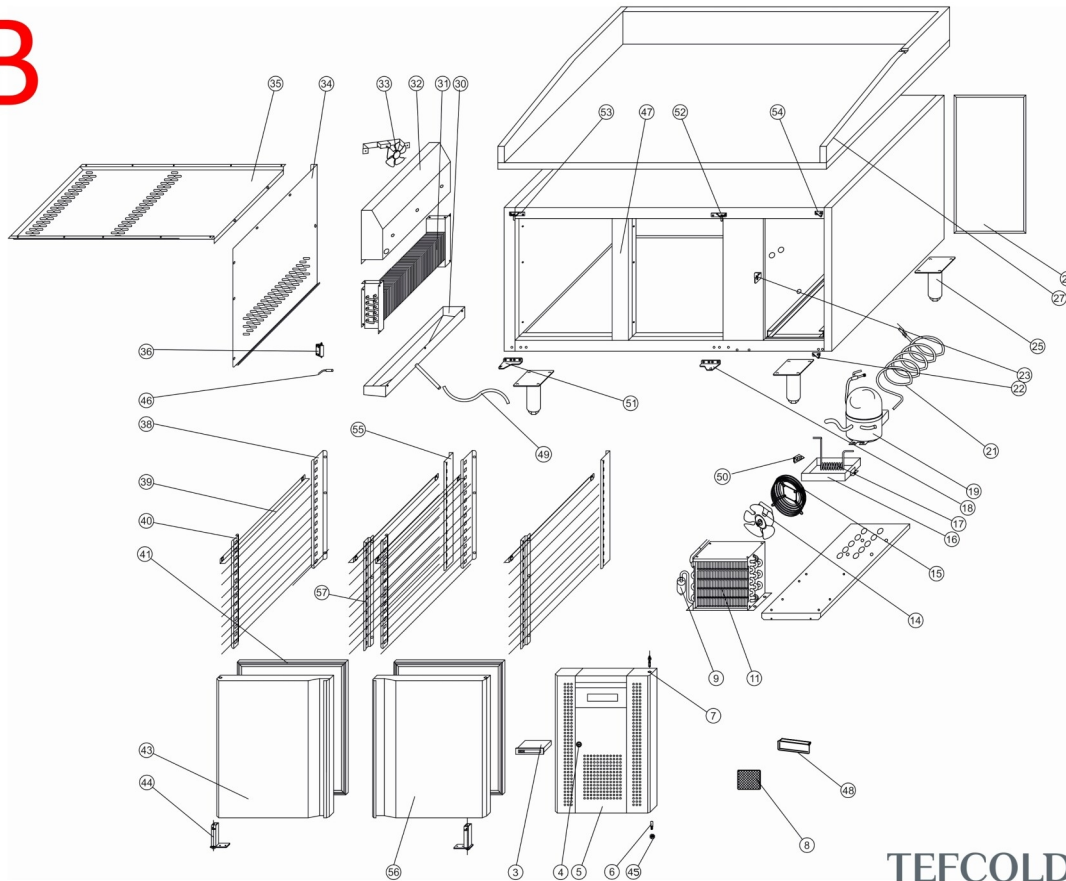

68520 / PT1200 + GVC38-150 / UK

A

TEFCOLD®

B

TEFCOLD®