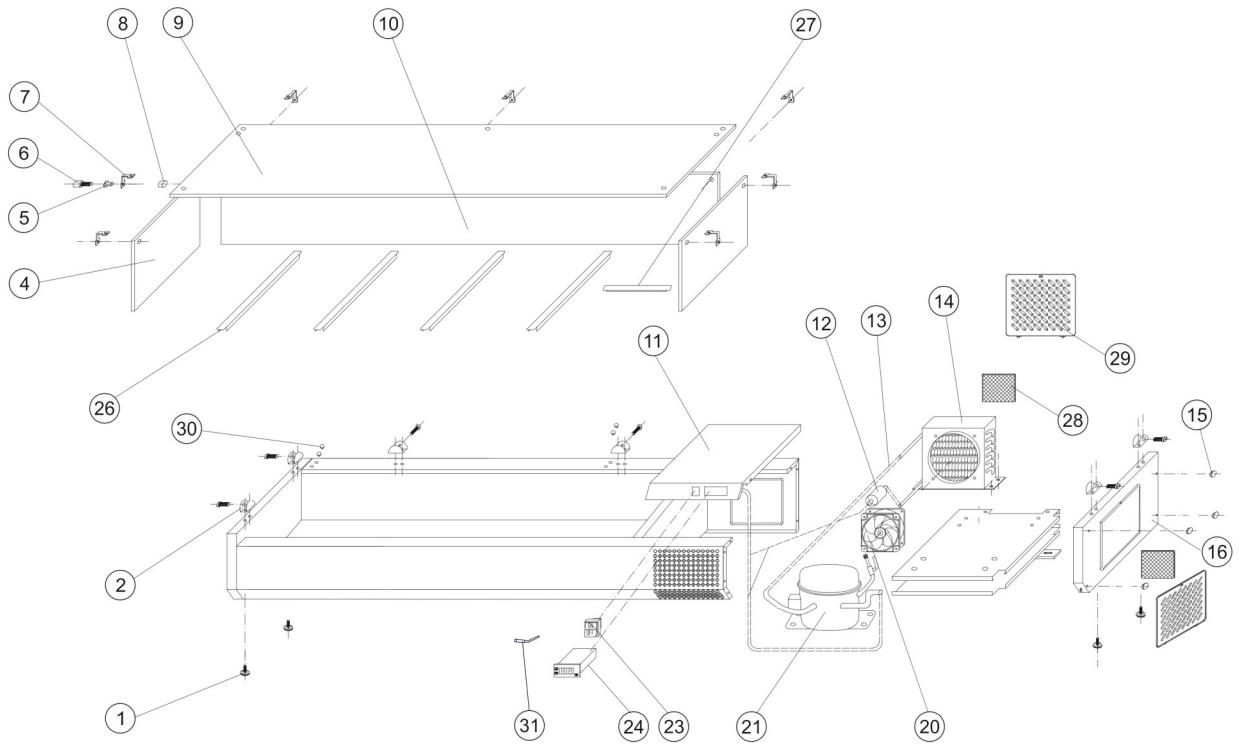

16524 / VK38-180

Position	ItemNo	Description
00	10515	Complete Glass With Fixing
01	14579	Feet M8
02	10499	Clips Glass Cover
04	10622	Side Glass
05	35045	Bushing
06	35046	Glass Fixed Bolt
07	35047	Glass Linked Clip
08	35048	Glass Clip Fixed Nut
09	35071	Top Glass
10	35062	Front Glass
11	11869	Unit Room Cover For Compressor
12	54741	Filter Drier
13	13237	Defrost Water Coil
14	14193	Condensor
15	10068	Plastic Cap
16	11322	Unit Side
17	32629	Plug
20	13318	Cond./Evap. Fan Rah1238B
21	11725	Compressor HDL100A R600A
	11726	Compressor HDL140A R600
	11734	Compressor HXD55AA R600A
23	13754	Main Switch
24	14061	Thermostat XR02CX 2 Probes
26	14761	Divider For GN1/3 Pans 326x18 mm
27	14770	Divider For GN1/6 Pans 178x16 mm
28	10020	Filter 182 x 215 mm
29	10017	Dust Filter Cover
30	10039	Cover For Screw
31	13896	Probe NTC Dixell/Carel 10 Kohm

2026-05-29

16524 / VK38-180

VK38-nnn