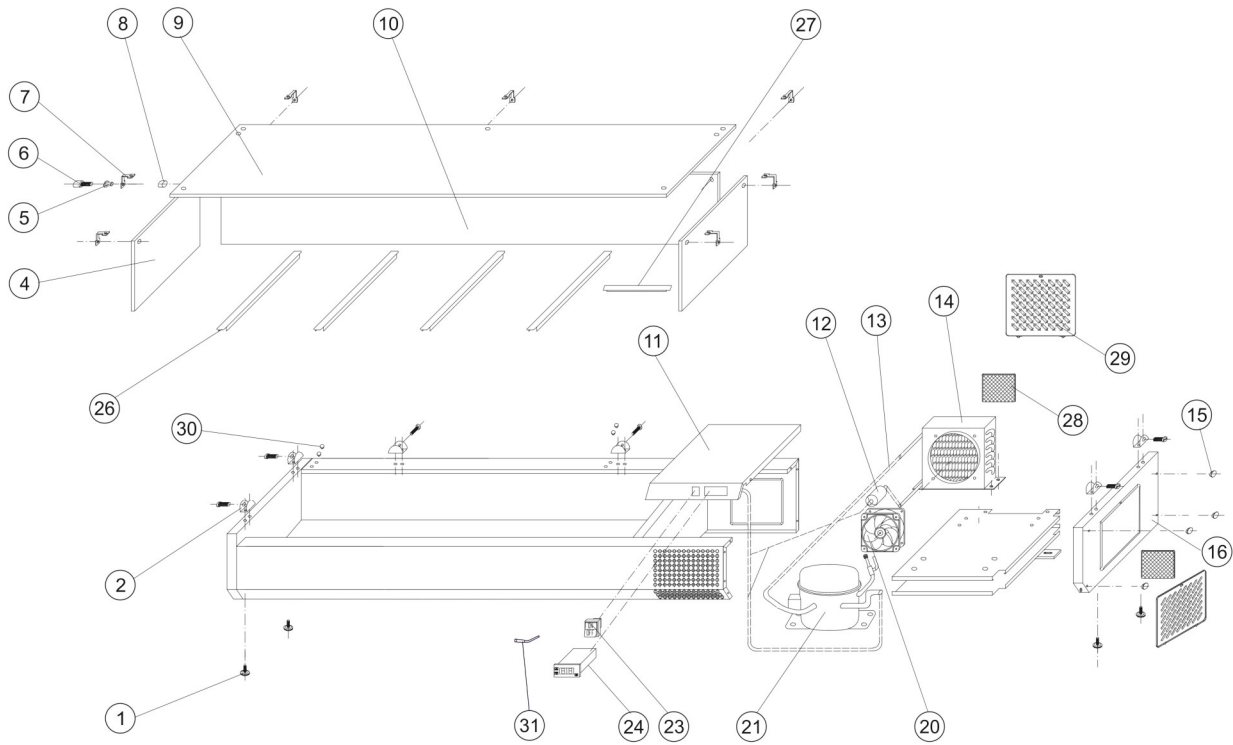

16511 / VK33-200

Position	ItemNo	Description
00	10509	Complete Glass With Fixing
01	14579	Feet M8
02	10499	Clips Glass Cover
04	10621	Side Glass
05	35045	Bushing
06	35046	Glass Fixed Bolt
07	35047	Glass Linked Clip
08	35048	Glass Clip Fixed Nut
09	35063	Top Glass
10	35064	Front Glass
11	11870	Unit Room Cover For Compressor
12	54741	Filter Drier
13	13237	Defrost Water Coil
14	14193	Condensor
15	10068	Plastic Cap
16	11621	Unit Side
17	32629	Plug
20	13318	Cond./Evap. Fan Rah1238B
21	11725	Compressor HDL100A R600A
	11726	Compressor HDL140A R600
	11734	Compressor HXD55AA R600A
23	13754	Main Switch
24	14061	Thermostat XR02CX 2 Probes
26	14768	Divider For GN1/4 Pans 268x27 mm
27	14771	Divider For GN1/6 Pans 178x76 mm
28	10020	Filter 182 x 215 mm
29	10017	Dust Filter Cover
30	10039	Cover For Screw
31	13896	Probe NTC Dixell/Carel 10 Kohm

2026-05-29

16511 / VK33-200

VK33-nnn