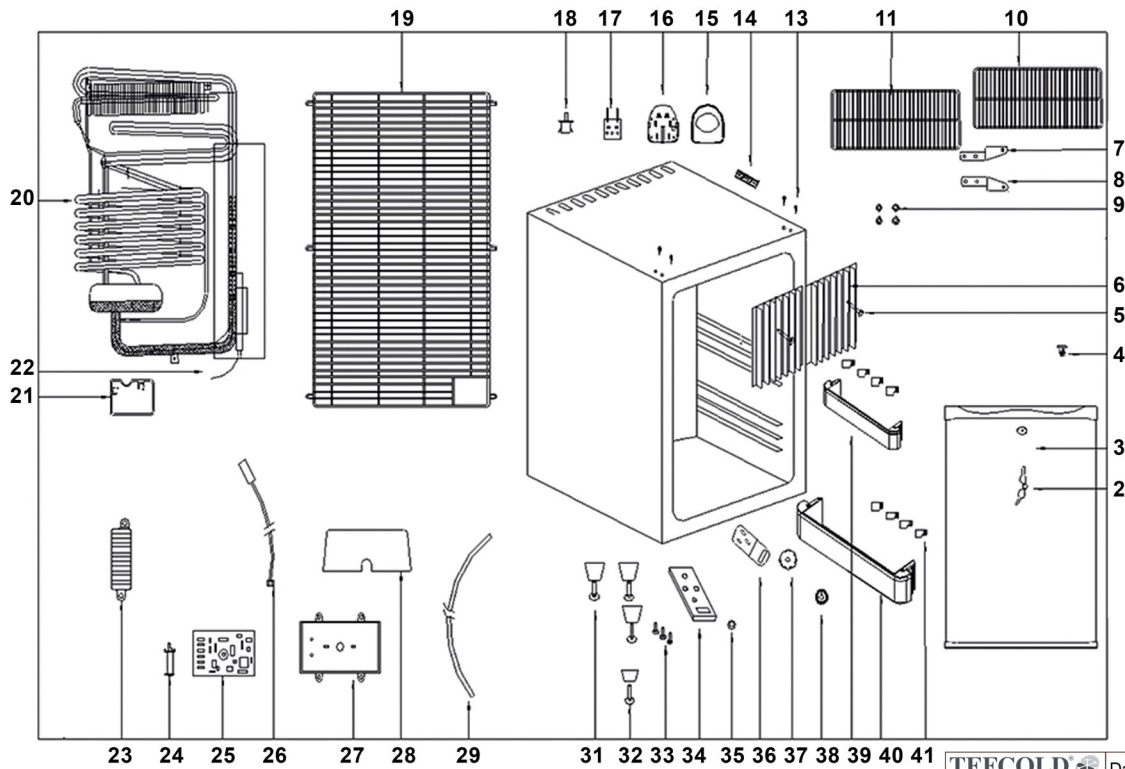

31559 / TM52

Position	ItemNo	Description
02	67580	Solid door
03	10672	Key
04	10698	Lock Cap
05	16848	Screw
06	14214	Cooling Plate
07	12880	Left Hinge
08	12921	Right Hinge
09	10087	Screw Cover
10	15069	Shelf Big
11	10710	Lock Pin
	15127	Shelf Small
13	12922	Screw For Top Hinge
14	12840	False Top Hinge
15	15402	Lamp Cover
	34912	Thermostat Cover 2021 Version
16	15453	Light House
	34911	Thermostat PCB with LED 2021 Version
17	15574	LED Light
18	13739	Light Switch
19	10761	Back Grill
20	15688	Absorption Unit
21	11565	Water Box
22	13278	Heating Element 90 W
23	13895	Probe Holder
24	13974	Thermostat Connector
25	14036	Thermostat PCB
	34913	Thermostat Power Supply PCB 2021 Version
26	14038	Thermostat Probe
27	13943	Thermostat Baseboard
28	13653	Junction Box
29	11444	Drain Pipe
31	14572	Big Feet
32	14597	Small Feet
33	14596	Screw For Foot
34	12741	Bottom Hinge
35	10063	Nylon Washer
36	10690	Lock Bracket
37	14045	Thermostat Scale
38	14017	Thermostat Knob
39	35259	Small Door Shelf From 2020
40	35260	Big Door Shelf From 2020
41	12422	Spacer For Door Shelf

2025-12-16

31559 / TM52

TEFCOLD® Cool Products Worldwide	Date: 201212
Model: TM52	Rev.: 03
Exploded view	Rev. by: rfj
Drawing no.:	