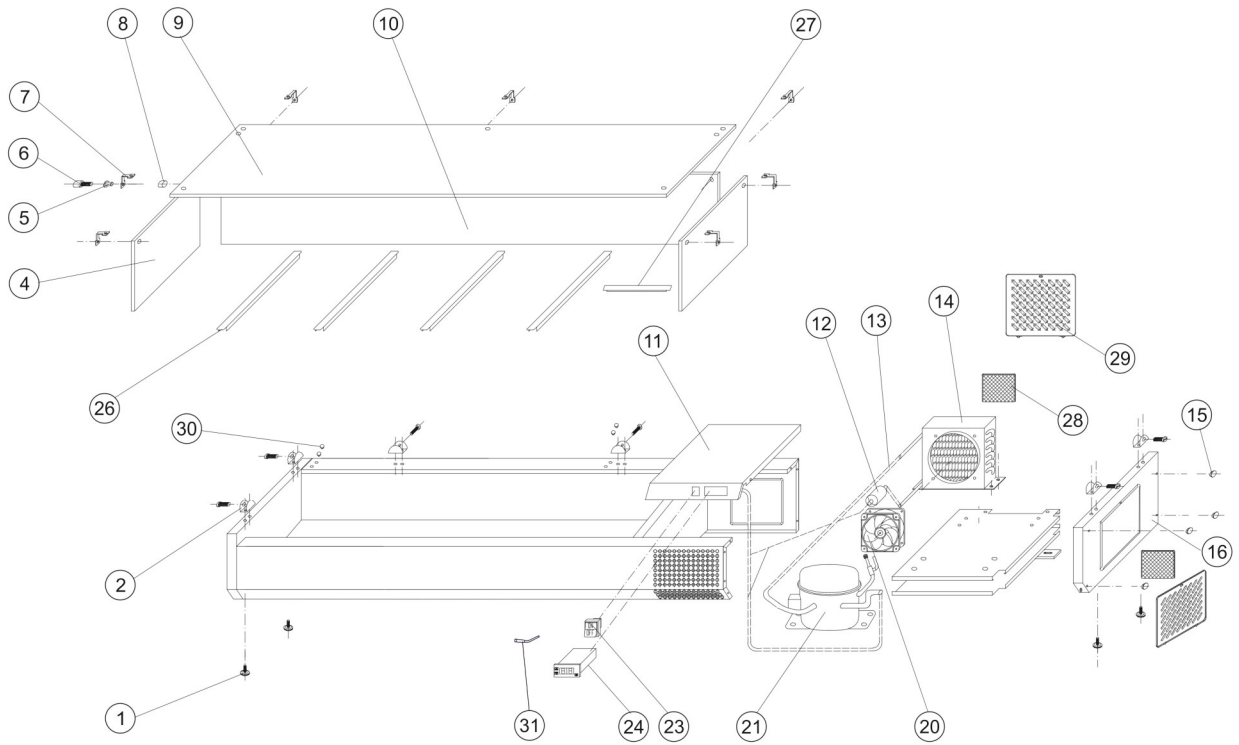

16503 / VK33-150

Position	ItemNo	Description
01	14579	Feet M8
02	10499	Clips Glass Cover
03	12795	Cover Hinge Axis
04	10621	Side Glass
05	35045	Bushing
06	35046	Glass Fixed Bolt
07	35047	Glass Linked Clip
08	35048	Glass Clip Fixed Nut
09	35057	Top Glass
10	35068	Front Glass
11	11870	Unit Room Cover For Compressor
12	54741	Filter Drier
13	13237	Defrost Water Coil
15	10068	Plastic Cap
16	11621	Unit Side
17	32629	Plug
20	13318	Cond./Evap. Fan Rah1238B
21	11725	Compressor HDL100A R600A
	11726	Compressor HDL140A R600
	11734	Compressor HXD55AA R600A
23	13754	Main Switch
24	14061	Thermostat XR02CX 2 Probes
26	14768	Divider For GN1/4 Pans 268x27 mm
27	14771	Divider For GN1/6 Pans 178x76 mm
28	10020	Filter 182 x 215 mm
29	10017	Dust Filter Cover
30	10039	Cover For Screw
31	13896	Probe NTC Dixell/Carel 10 Kohm

2025-12-16

16503 / VK33-150

VK33-nnn