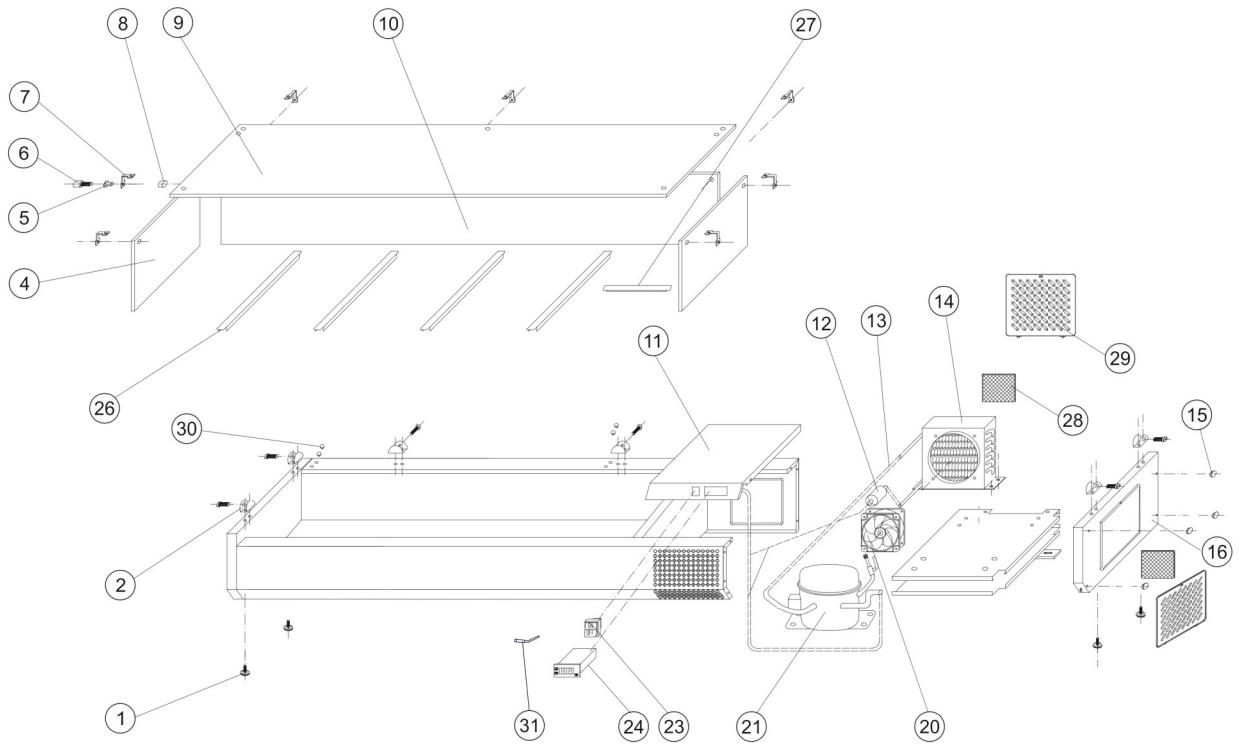

16506 / VK33-160

Position	ItemNo	Description
00	10511	Complete Glass With Fixing
01	14579	Feet M8
02	10499	Clips Glass Cover
04	10621	Side Glass
05	35045	Bushing
06	35046	Glass Fixed Bolt
07	35047	Glass Linked Clip
08	35048	Glass Clip Fixed Nut
09	35059	Top Glass
10	35060	Front Glass
11	11870	Unit Room Cover For Compressor
12	54741	Filter Drier
13	13237	Defrost Water Coil
14	14193	Condensor
15	10068	Plastic Cap
16	11621	Unit Side
17	32629	Plug
20	13318	Cond./Evap. Fan Rah1238B
21	11725	Compressor HDL100A R600A
	11726	Compressor HDL140A R600
	11734	Compressor HXD55AA R600A
23	13754	Main Switch
24	14061	Thermostat XR02CX 2 Probes
26	14768	Divider For GN1/4 Pans 268x27 mm
27	14771	Divider For GN1/6 Pans 178x76 mm
28	10020	Filter 182 x 215 mm
29	10017	Dust Filter Cover
30	10039	Cover For Screw
31	13896	Probe NTC Dixell/Carel 10 Kohm

2026-05-29

16506 / VK33-160

VK33-nnn