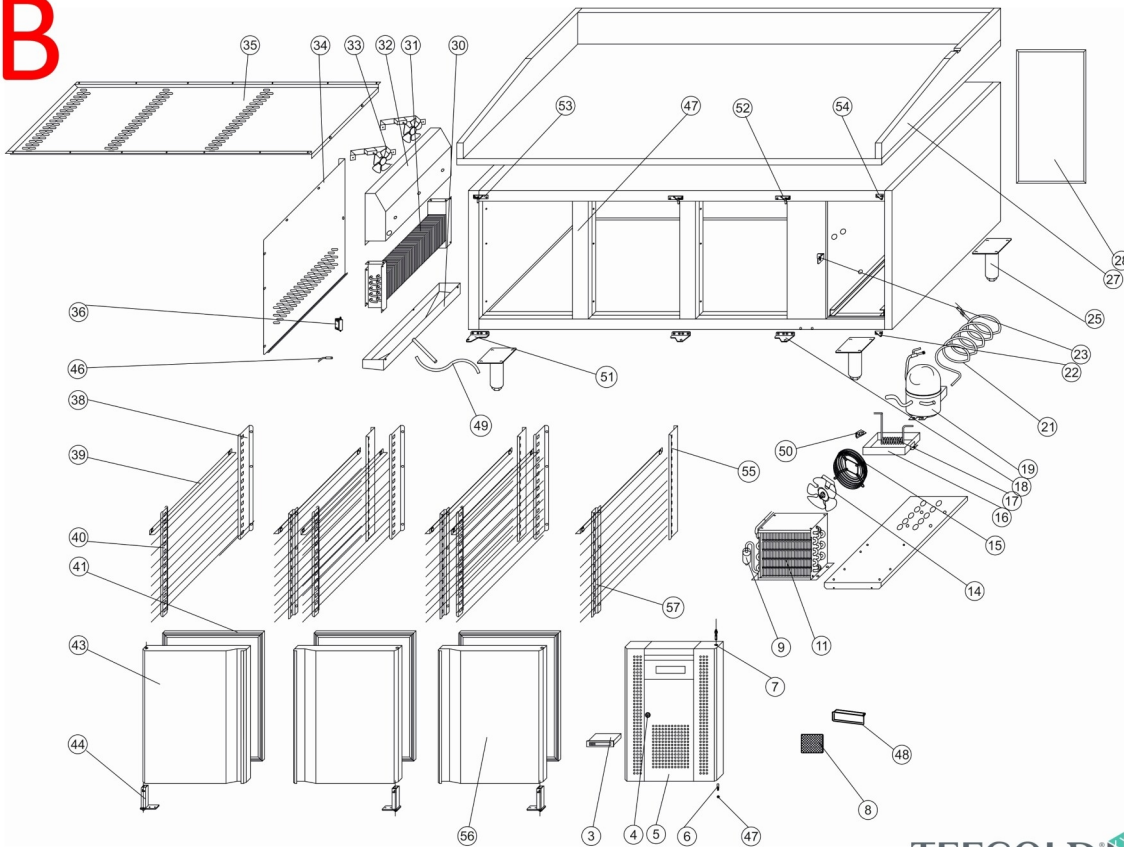

68519 / PT1300 + GVC38-200 / UK

A

TEFCOLD®

B

TEFCOLD®