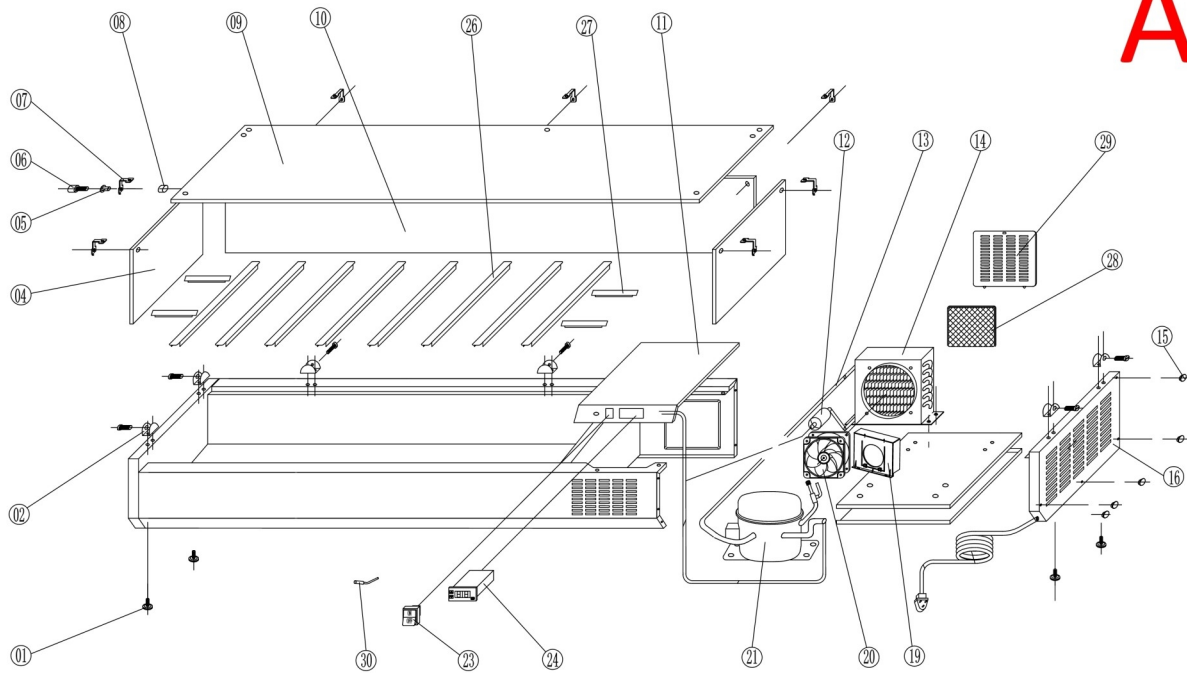

68519 / PT1300 + GVC38-200 / UK

A