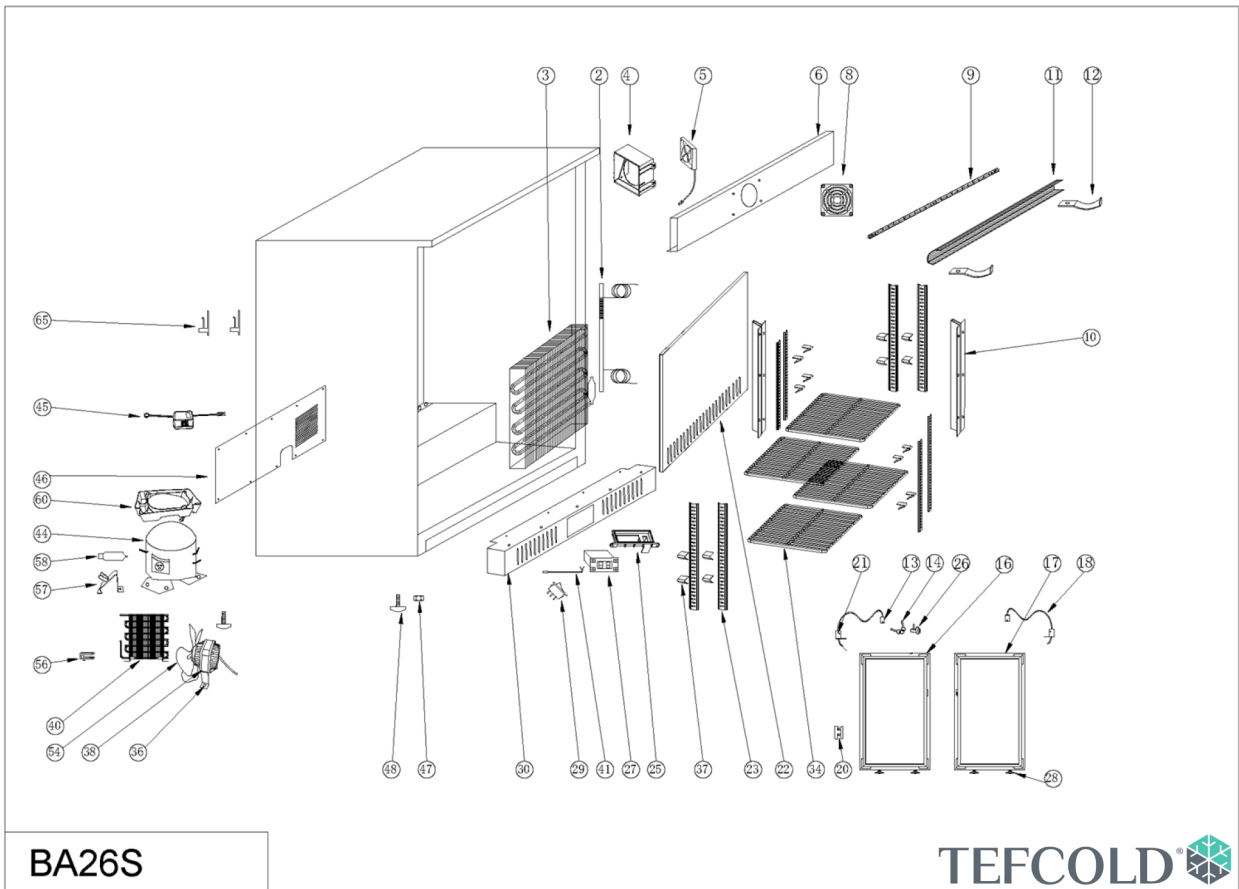

45474 / BA26S

Position	ItemNo	Description
02	45280	Heat Exchanger
03	14289	Evaporator
04	47484	Fan Box Cover
06	13411	Evaporator Fan 12 VDC
	47487	Fan Cover
08	13561	Finger Guard
09	15593	LED Light 445 mm
10	47488	Middle Shelf Bracket
11	15413	Lamp Cover
12	15356	End Piece For Lamp Cover
13	49204	Fixation Of Spring
14	49205	Key
16	49206	Glass Door Left
17	49207	Glass Door Right
18	12168	Door Spring Left/Right
20	45375	Complete Side Wheel
21	12227	Fixation Of Spring (Top)
22	47489	Evaporator Cover
23	47480	Rail For Shelves
25	45269	Thermostat Box
26	10713	Lock With Key
27	45270	Thermostat
28	12197	Door Wheel
29	13746	Light Switch Black
30	47516	Bottom Panel
34	15056	Shelf 395x330 mm
36	45287	Condenser Fan Bracket
37	15084	Shelf Clip
38	45288	Condenser Fan
40	45289	Condenser
41	42060	NTC Probe for Thermostat DT-01
44	45290	Compressor
45	47483	Power Supply
46	45292	Grill
47	10059	Nut
48	14558	Adjustable Feet
54	13484	Fan Blade 200 mm For CA03
56	13726	Wire Clamp
57	10048	Dry Filter Bracket
58	15711	Filter Drier
60	11494	Drip Tray
65	13728	Wire Holder

2024-09-25

45474 / BA26S

BA26S