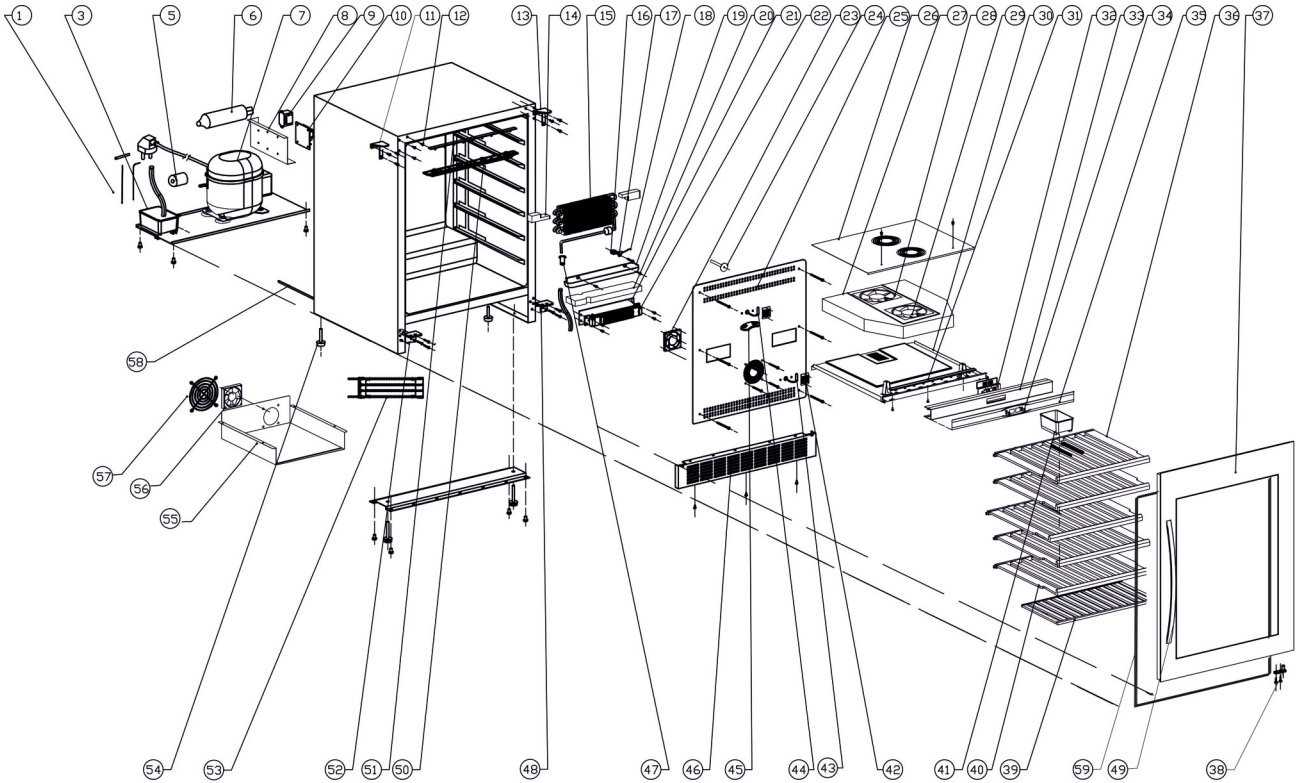

16115 / TFW160F

Position	ItemNo	Description
01	14224	Evaporating Tube
03	11597	Water Tank
05	12558	Anti-Vibration Gasket
06	15703	Filter Drier
07	11743	Compressor JT1080Y
08	13880	PCB Cover
09	13714	Transformer
	41621	Thermostat PCB Power Board from 2021
	41625	Thermostat PCB Power Board from 2021
10	13877	PCB Board
	41622	Thermostat PCB Red Display Board from 2021
	41623	Thermostat PCB White Display Board from 2021
11	12973	Top Hinge Left
12	10046	Decorative Nail
13	15154	Stop For Shelves
14	13907	Sensor
15	12985	Top Hinge Right
	13908	Sensor
16	33621	Heater Board
17	13288	PTC Heater
18	14250	Evaporator
19	33620	Evaporator Foam
20	13436	Evaporator Fan Dc1225S
21	13430	Evaporator Fan Cover
22	33622	Spacer
23	14381	Evaporator Cover
24	13860	Display Holder
25	15576	LED Light
26	13811	Control Panel
27	10430	Display Cover
28	11617	Water Tray Clear
29	15252	Wooden Shelf A6A (Top)
30	12231	Frameless Glass Door
30.2	12584	Gasket
30.3	12675	Handle
31	12813	Door Hinge Pin Left
	12814	Door Hinge Pin Right
32	15254	Wooden Shelf G (Bottom)
33	15251	Wooden Shelf A6 (Middle)
34	13604	Button
35	10826	Bottom Grill Hexagonal
36	10009	Charcoal Filter
37	12769	Bottom Hinge Right
37.3	12675	Handle
38	12584	Gasket
39	12758	Bottom Hinge Left
40	14112	Condenser
41	14554	Adjustable Feet
42	14177	Condenser Cover
43	13363	Condenser Fan Dc1225B
44	13504	Fan Cover
45	13725	Wire Clamp
46	10372	Air Pipe
47	12675	Handle
53	12972	Top Hinge Left

16115 / TFW160F

TEFCOLD	Date: 201208
Model: TFW160-2F	Rev. no.: 02
Exploded view	Rev. by: rfj
Drawing no.:	