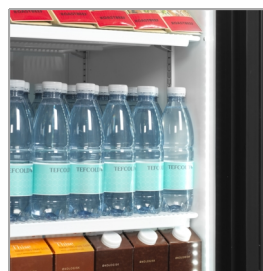

Dimensions

Internal Dimension (WxDxH)	mm	1090 x 573 x 1533
External Dimension (WxDxH)	mm	1200 x 735 x 1990
Packed Dimension (WxDxH)	mm	1250 x 800 x 2160
40ft Container Load	pcs	23

Vertical internal light