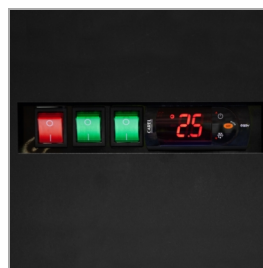

Dimensions

External Dimension (WxDxH)	mm	2560 x 740 x 2050
Internal Dimension (WxDxH)	mm	2500 x 450 x 1540
Packed Dimension (WxDxH)	mm	2610 x 762 x 2256
40ft Container Load	pcs	12

Display with a button for LED light under each shelf