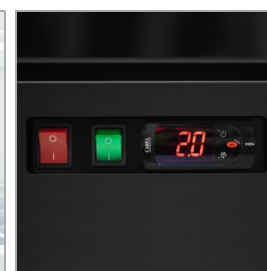

Digital controller