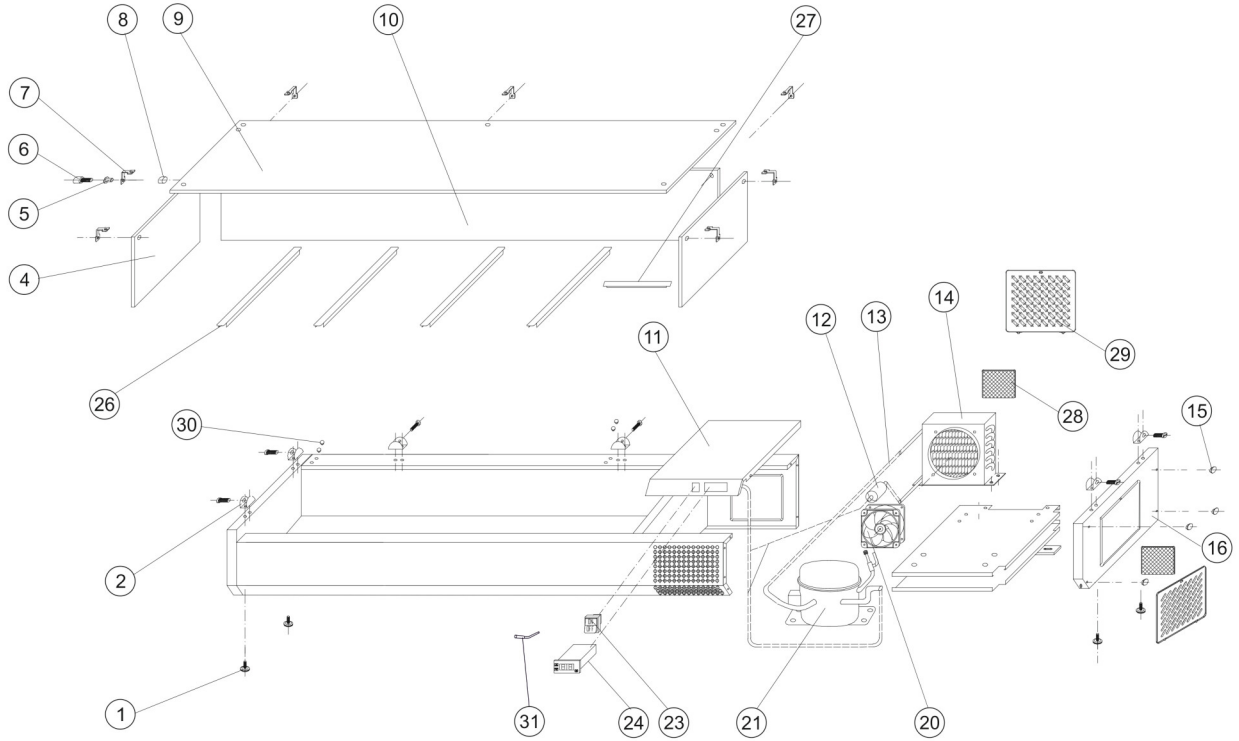

16521 / VK38-160

Position	ItemNo	Description
00	10516	Complete Glass With Fixing
01	14579	Feet M8
02	10499	Clips Glass Cover
04	10622	Side Glass
05	35045	Bushing
06	35046	Glass Fixed Bolt
07	35047	Glass Linked Clip
08	35048	Glass Clip Fixed Nut
09	35069	Top Glass
10	35060	Front Glass
11	11869	Unit Room Cover For Compressor
12	54741	Filter Drier
13	13237	Defrost Water Coil
14	14193	Condensor
15	10068	Plastic Cap
16	11322	Unit Side
17	32629	Plug
20	13318	Cond./Evap. Fan Rah1238B
21	11725	Compressor HDL100A R600A
	11726	Compressor HDL140A R600
	11734	Compressor HXD55AA R600A
23	13754	Main Switch
24	14061	Thermostat XR02CX 2 Probes
26	14761	Divider For GN1/3 Pans 326x18 mm
27	14770	Divider For GN1/6 Pans 178x16 mm
28	10020	Filter 182 x 215 mm
29	10017	Dust Filter Cover
30	10039	Cover For Screw
31	13896	Probe NTC Dixell/Carel 10 Kohm

2026-05-29

16521 / VK38-160

VK38-nnn