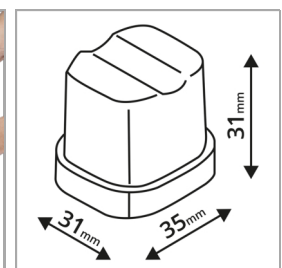

Ice cube dimensions