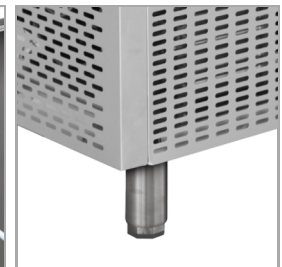

Adjustable feet