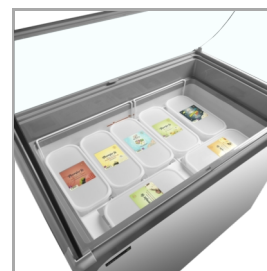

Scooping basket option