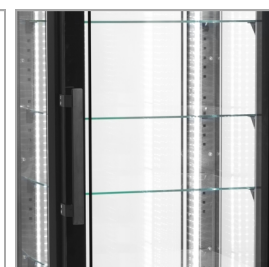

Adjustable glass shelves