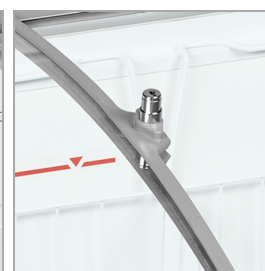

IC302SCEB

Sliding Curved Glass Lid Chest Freezer

Product Features

- Sloping display for excellent presentation
- Curved sliding lids with lock
- Includes full set of baskets
- Ideal for branding
- LED interior light
- Digital thermometer
- Castors with brake
- Climate class 5 for high performance in warm surroundings

Dimensions

Internal Dimension (WxDxH)	mm	890 x 495 x 710
External Dimension (WxDxH)	mm	1010 x 615 x 949
Packed Dimension (WxDxH)	mm	1100 x 750 x 1010 mm
40ft Container Load	pcs	64

Baskets

Lock