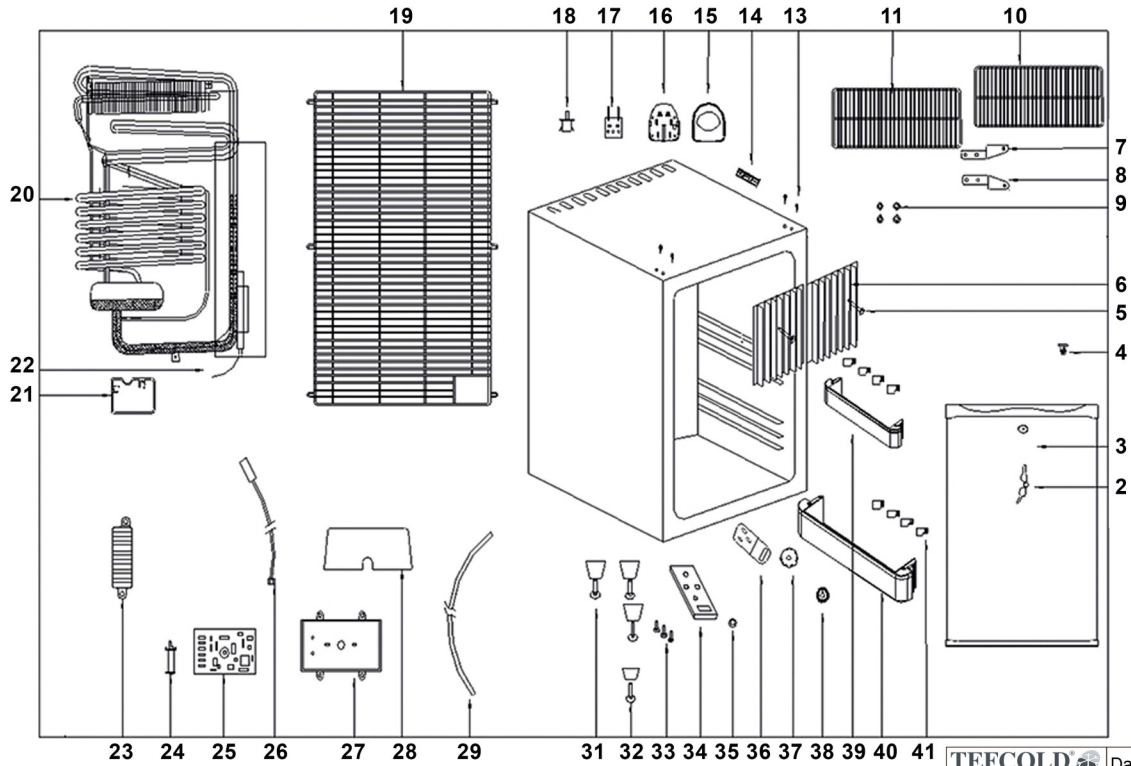

31556 / TM42

Position	ItemNo	Description
00	10006	Air Valve ..
02	10672	Key
03	11899	Door
04	10698	Lock Cap
05	16848	Screw
06	14214	Cooling Plate
07	12880	Left Hinge
08	12921	Right Hinge
09	10087	Screw Cover
10	15127	Shelf Small
11	15069	Shelf Big
13	12922	Screw For Top Hinge
14	12840	False Top Hinge
15	15402	Lamp Cover
16	15453	Light House
17	15574	LED Light
18	13739	Light Switch
19	10763	Back Grill
20	15689	Absorption Unit
21	11565	Water Box
22	13277	Heating Element 65 W
23	13895	Probe Holder
24	13974	Thermostat Connector
25	14036	Thermostat PCB
26	14038	Thermostat Probe
27	13943	Thermostat Baseboard
28	13653	Junction Box
29	11444	Drain Pipe
31	14572	Big Feet
32	14597	Small Feet
33	16848	Screw
34	12741	Bottom Hinge
35	10063	Nylon Washer
36	10690	Lock Bracket
37	14045	Thermostat Scale
38	14017	Thermostat Knob
39	35259	Small Door Shelf From 2020
40	35260	Big Door Shelf From 2020
41	12422	Spacer For Door Shelf

2026-05-19

31556 / TM42

TEFCOLD® <small>Cool Products Worldwide</small>	Date: 201212
Model: TM42	Rev.: 03
Exploded view	Rev. by: rfj
Drawing no.:	