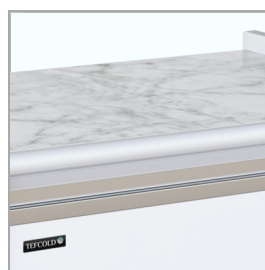

Marble details